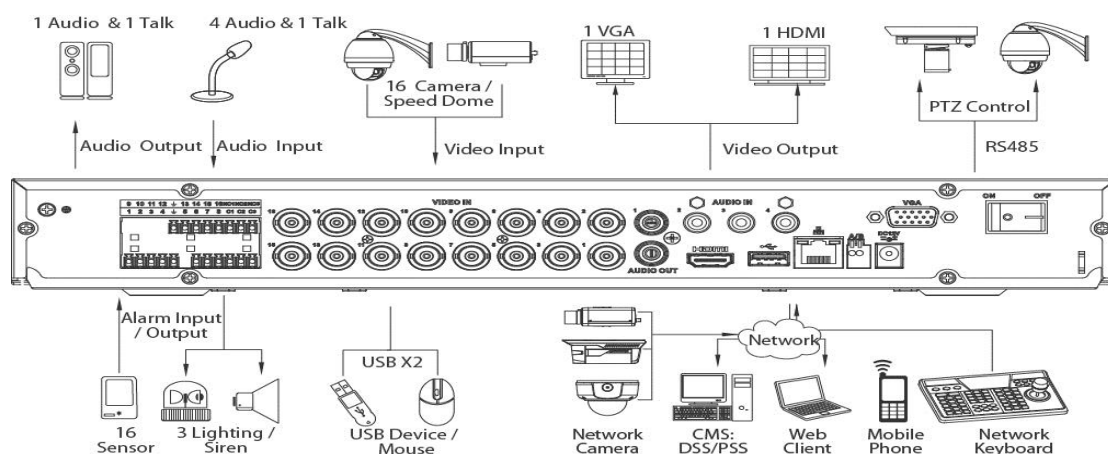

DH-HCVR5204/5208/5216A-S3

	camera, Previous camera, Full screen, Repeat, Shuffle, Backup selection, Digital zoom	
Backup Mode	USB Device/Internal SATA burner/Network	
Network		
Ethernet	RJ-45 port (10/100M)	RJ-45 port (10/100M/1000M)
Network Functions	HTTP, IPv4/IPv6, TCP/IP, UPNP, RTSP, UDP, SMTP, NTP, DHCP, DNS, PPPOE, DDNS, FTP, IP Filter, SNMP, P2P	
Max. User Access	128 users	
Smart Phone	iPhone, iPad, Android, Windows Phone	
Storage		
Internal HDD	2 SATA ports, up to 12TB	
Auxiliary Interface		
USB Interface	2 ports(1 Rear), USB2.0	2 ports (1 Rear USB3.0, 1 Front USB2.0)
RS485	1 port, For PTZ control	
General		
Power Supply	DC12V/4A	
Power Consumption	15W(without HDD)	
Working Environment	-10°C ~ +55°C / 10%~90%RH / 86~106kpa	
Dimension(W×D×H)	1U, 375mm×285mm×55mm	
Weight	2.35KG(without HDD)	

System Connection

*Takes HCVR5216A-S3 as an example

Dahua Technology Co., Ltd.

1199' BinAn Road, Binjiang District, Hangzhou, China

Tel: +86-571-87688883

Fax: +86-571-87688815

Email: overseas@dahuatech.com

www.dahuatech.com

*Design and specifications are subject to change without notice.

© 2015 Dahua Technology Co., Ltd.